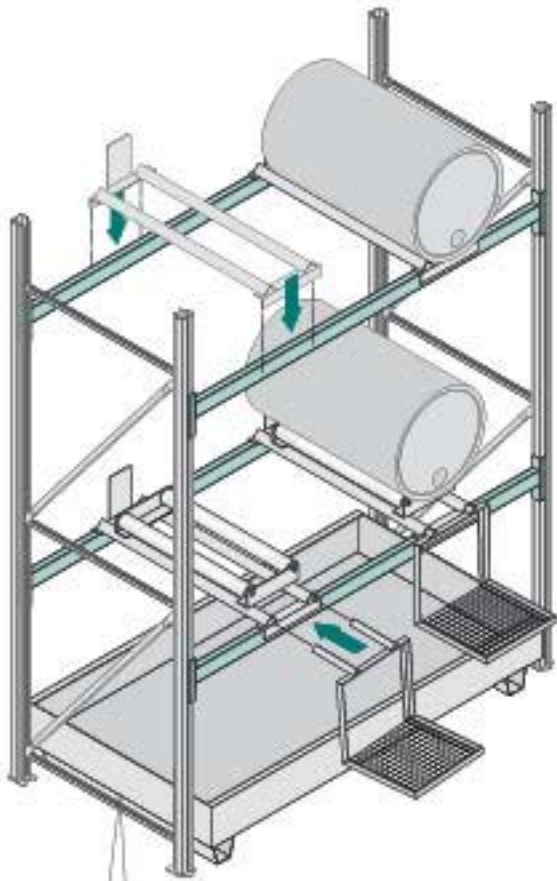

PRO-Fassregal

PL-PRO

BITO

Profisystem
Professional System