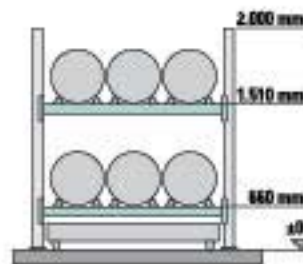

1 1x

2 2x

3 4x

M10 x 30

4 4x

M10