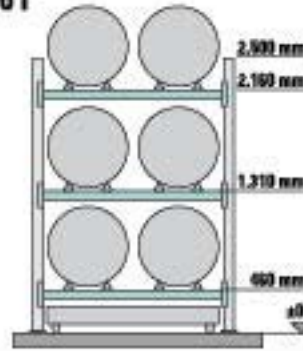

6 x 200 l

4 x 200 l