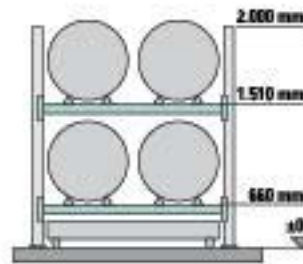

PRO-Fassregal

PL-PRO

BITO

Profisystem
Professional System

6 x 200 l

4 x 200 l

6 x 50/60 l

1 1x

2 2x

3 4x

M10 x 30

4 4x

M10

Q = max. 600 kg
Qmax. = max. 2.500 kg

! $\Sigma Q \leq Q_{max.}$